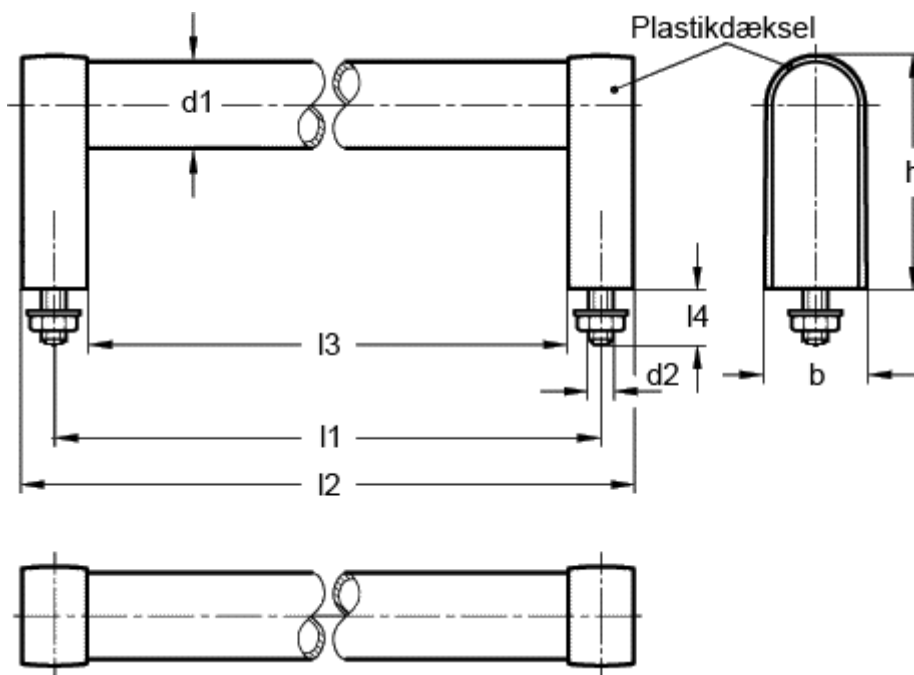

Article number: 20194600

Description: E+G System handle GN 669-28-600-B-SW

## Measures

b	= 32
d1	= 28
d2	= M8
h appr.	= 60
l1	= 600
l2	= 620
l3	= 580
l4	= 20